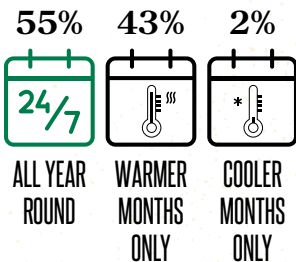

SOUTHEAST

NORTH CAROLINA SOUTH CAROLINA GEORGIA FLORIDA TENNESSEE
ALABAMA MICHIGAN ARKANSAS LOUISIANA

**DOES YOUR SAND
MEET USGA
RECOMMENDATIONS?**

PREFERRED SAND PARTICLE SIZE

WHEN DO YOU TOPDRESS?

HOW FREQUENTLY DO YOU PERFORM A HEAVY TOPDRESS?