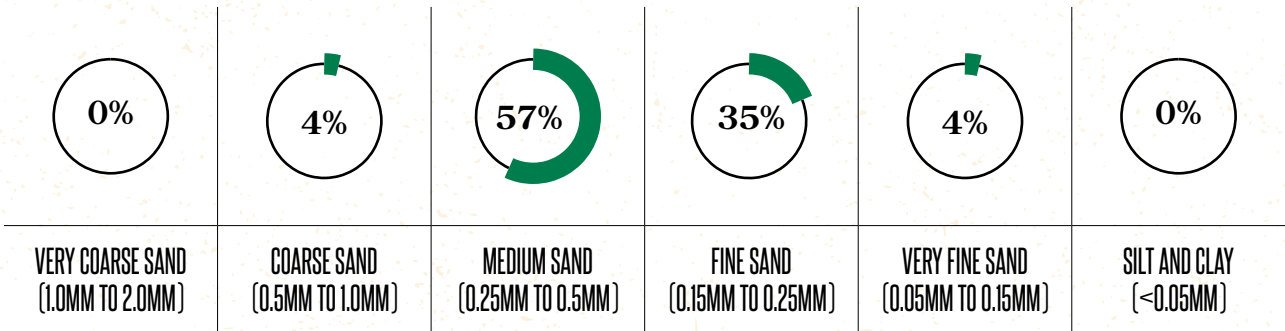

SOUTHEAST

NORTH CAROLINA SOUTH CAROLINA GEORGIA FLORIDA TENNESSEE
ALABAMA MICHIGAN ARKANSAS LOUISIANA

**DOES YOUR SAND
MEET USGA
RECOMMENDATIONS?**

PREFERRED SAND PARTICLE SIZE

WHEN DO YOU TOPDRESS?

HOW FREQUENTLY DO YOU PERFORM A HEAVY TOPDRESS?

DO YOU PERFORM A LIGHT (DUSTING) TOPDRESS IN ADDITION TO A HEAVY TOPDRESS

WHEN YOU LIGHT TOPDRESS, WHAT'S THE FREQUENCY?

DO YOU APPLY THE SAME AMOUNT OF SAND AT EACH TOPDRESSING?