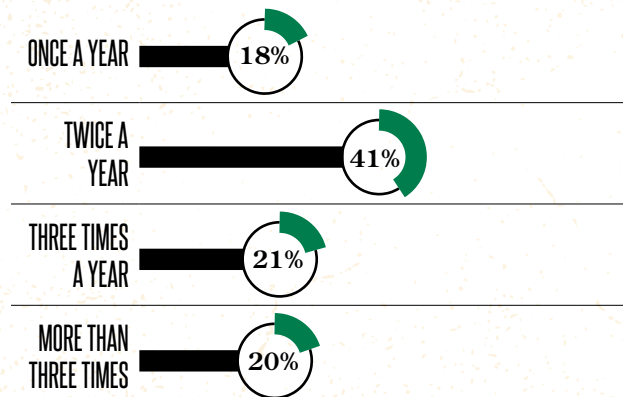

SOUTHEAST

NORTH CAROLINA SOUTH CAROLINA GEORGIA FLORIDA TENNESSEE
ALABAMA MICHIGAN ARKANSAS LOUISIANA

**DOES YOUR SAND
MEET USGA
RECOMMENDATIONS?**

PREFERRED SAND PARTICLE SIZE

WHEN DO YOU TOPDRESS?

HOW FREQUENTLY DO YOU PERFORM A HEAVY TOPDRESS?

DO YOU PERFORM A LIGHT (DUSTING) TOPDRESS IN ADDITION TO A HEAVY TOPDRESS

WHEN YOU LIGHT TOPDRESS, WHAT'S THE FREQUENCY?

DO YOU APPLY THE SAME AMOUNT OF SAND AT EACH TOPDRESSING?